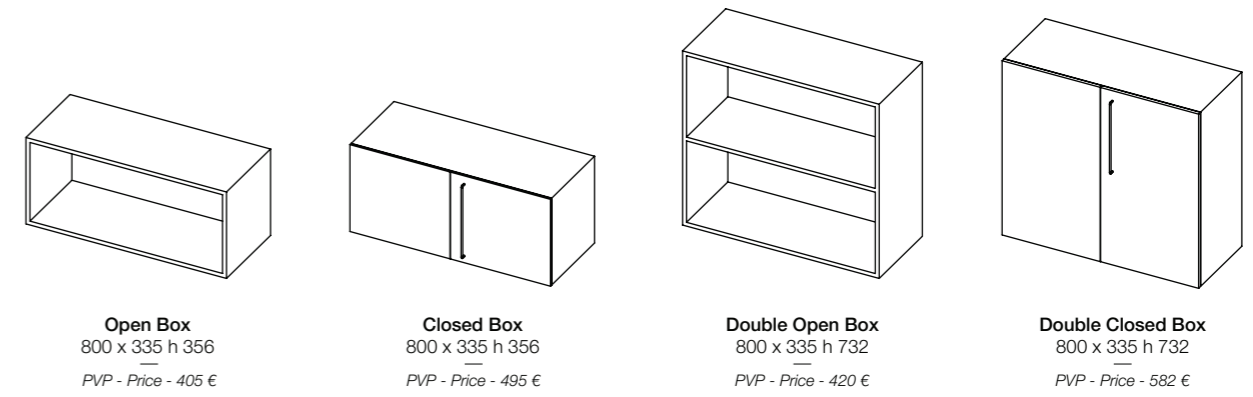

L800

Shelving system customization / Customização de Sistema de prateleiras