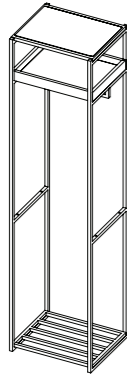

STRUCTURE

The base of all the shelves consists of the structure with 16mm square tubes and 1mm sheet metal shelves. For greater stability enhancement the shelf is composed of an x-shaped tensioner made of 6mm tubular steel. The tray shelves are made with a 60x20mm tubular ring.

Measures / Medidas
OTHERS / OUTROS

CLOAKROOM - BENGALERO

450 x 376 x 1700
PVP - Price - 219 €

SUPPORT GUARD RAIN - SUPORTE GUARDA CHUVA

450 x 376 x 450
PVP - Price - 164 €

CONSOLE HALL - CONSOLA HALL ENTRADA