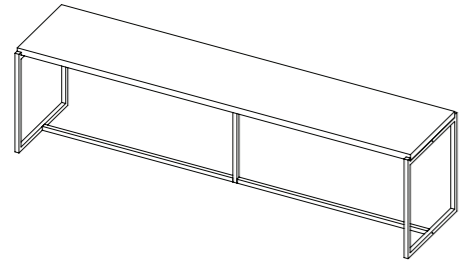

Measures / Medidas

Q-SIT

BENCH - BANCO CORRIDO

1500 x 366 x 450

PVP - Price - 273 €

STOOL - BANCO