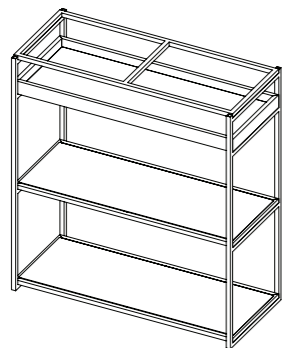

Measures / Medidas
OTHERS / OUTROS

CLOAKROOM - BENGALERO

450 x 376 x 1700
PVP - Price - 219 €

SUPPORT GUARD RAIN - SUPORTE GUARDA CHUVA

450 x 376 x 450
PVP - Price - 164 €

CONSOLE HALL - CONSOLA HALL ENTRADA