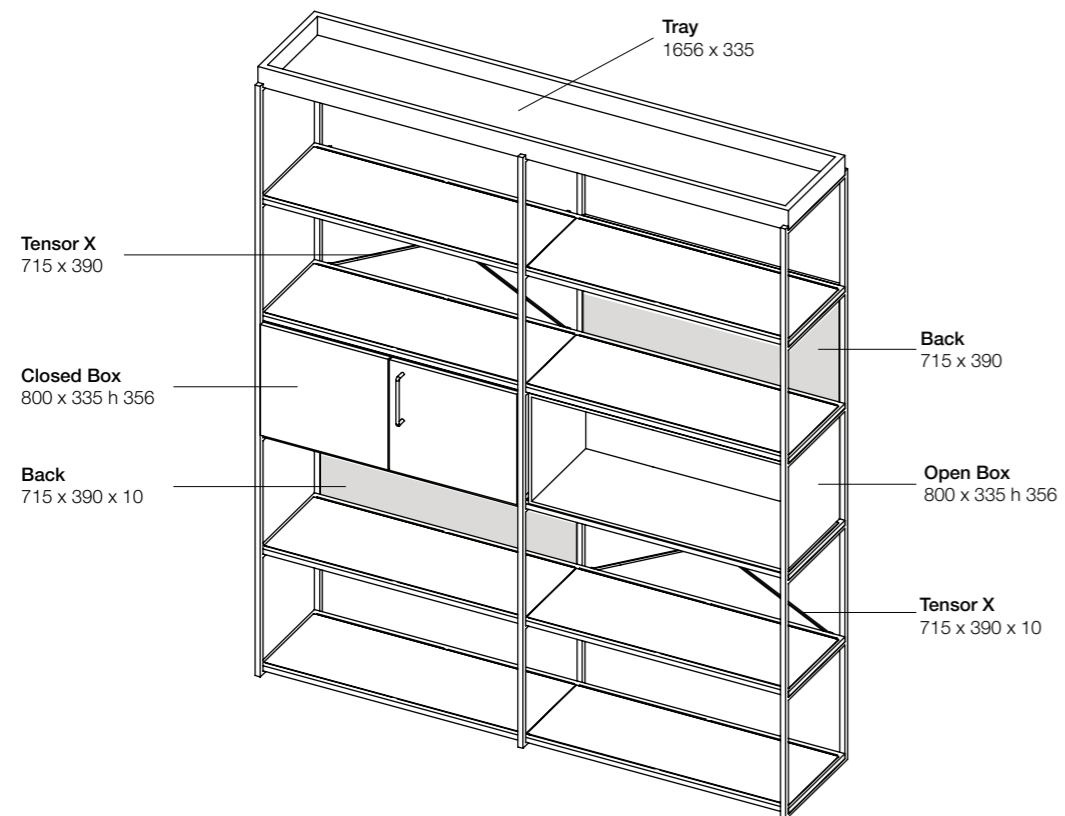

FURNITURE / MOBILIÁRIO

TABLES
Q-SIT
ACCESSORIES
OTHER