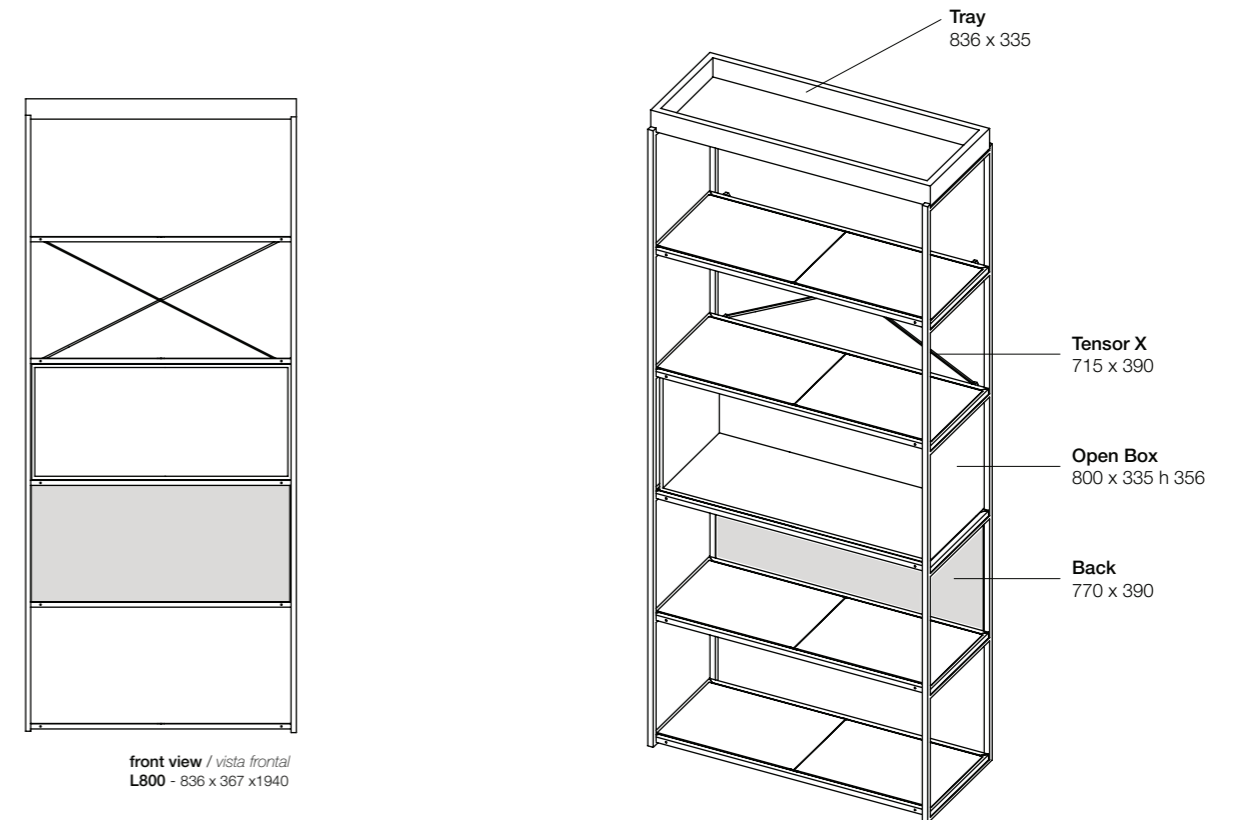

STRUCTURE

The base of all the shelves consists of the structure with 16mm square tubes and 1mm sheet metal shelves. For greater stability enhancement the shelf is composed of an x-shaped tensioner made of 6mm tubular steel. The tray shelves are made with a 60x20mm tubular ring.

organize

L800

Shelving system customization / Customização de Sistema de prateleiras

L1600

Example of customization / Exemplo de customização

Shelving system customization / Customização de Sistema de prateleiras