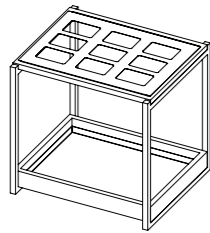

Measures / Medidas
OTHERS / OUTROS

CLOAKROOM - BENGALERO

450 x 376 x 1700
PVP - Price - 219 €

SUPPORT GUARD RAIN - SUPORTE GUARDA CHUVA

450 x 376 x 450
PVP - Price - 164 €

CONSOLE HALL - CONSOLA HALL ENTRADA