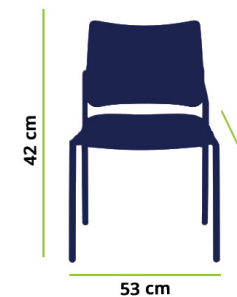

PT/FR/EN

Cores disponíveis: preto, verde, azul, outras

Costas: espuma

Braços: polipropileno

Estrutura: aço

Dimensões: A: 42 cm L: 53 cm P: 40 cm

Couleurs disponibles: noir, vert, bleu, entre autres

Dossier: Mousse

Bras: polypropylène

Structure: acier

Dimensions: H: 42 cm L: 53 cm P: 40 cm

Available colors: black, green, blue, among others

Back: foam

Arms: polypropylene

Structure: steel

Dimensions: H: 42 cm W: 53 cm P: 40 cm

CORES
COULEURS / COLORS