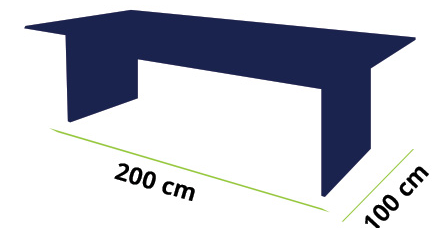

PT/FR/EN

Estrutura: melamina

Cores disponíveis: cinza, preto, antracite, alumínio ou branco

Dimensões: 200 x 100 cm

Structure: mélamine

Couleurs disponibles: noir, vert, bleu, anthracite, entre autres

Dimensions: 200 x 100 cm

Structure: melamine

Available colors: grey, wenge, white, black, anthracite, among others

Dimensions: 200 x 100 cm

CORES
COULEURS / COLORS