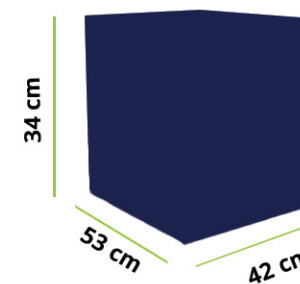

PT/FR/EN

Estrutura: chapa aço 8mm suspensa
Frente: melamina
Fechadura: incluída
Dimensões: A: 34 cm L: 42 cm P: 53 cm

Structure: acier
Face: mélamine
Verrouiller: centralisé
Dimensions: H: 34 cm L: 42 cm P: 53 cm

Structure: Steel 8mm suspended
Front: melamine
Lock: included
Dimensions: H: 34 cm W: 42 cm P: 53 cm

CORES
COULEURS / COLORS