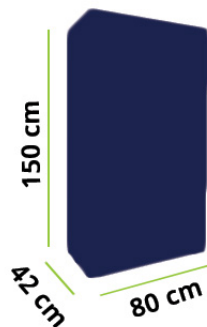

ASSIMETRIC

ref CR.AR.PVA15080

CORES
COULEURS / COLORS

PT/FR/EN

Estrutura: metal
Cores disponíveis: cinzento, preto, verde, azul, vermelho, entre outras
Tampo: melamina
Dimensões: A: 150 cm L: 80 cm P: 42 cm

Structure: metal
Couleurs disponibles: gris, noire, vert, bleu, entre autres
Plateau: Mélamine
Dimensions: H: 150 cm L: 80 cm P: 42 cm

Structure: Metal
Available colors: grey, black, green, blue, red, among others
Cover: Melamine
Dimensions: H: 150 cm W: 80 cm P: 42 cm

ML

ref AR.ML02

CORES
COULEURS / COLORS

PT/FR/EN

Estrutura: chapa
Cores disponíveis: cinzento, preto, verde, azul, vermelho, entre outras
Portas e topo: melamina
Prateleiras: incluído
Dimensões: A: 81 cm L: 100 cm P: 35 cm

Structure: metal
Couleurs disponibles: gris, noire, vert, bleu, entre autres
Portes & Haut: Mélamine
Étagères: inclus
Dimensions: H: 81 cm L: 100 cm P: 35 cm

Structure: steel
Available colors: grey, black, green, blue, red, among others
Doors & Top: Melamine
Shelf: included
Dimensions: H: 81 cm W: 100 cm P: 35 cm