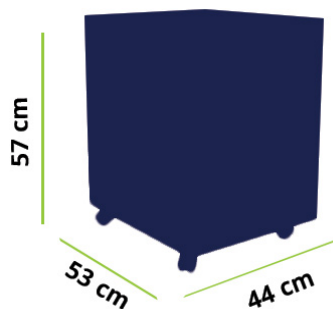

RIVA 3

ref BL.RD01

PT/FR/EN

Cor: cinza
Estrutura: chapa aço
Fechadura: incluída
Tampo: melamina
Frente: com puxador aço
Rodas: incluído
Dimensões: A: 57 cm L: 44 cm P: 53 cm

Couleurs: gris
Structure: acier
Verrouiller: inclu
Plateau: mélamine - optionnel
Roulettes: inclu
Face: en acier avec poignée
Dimensions: H: 57 cm W: 40 cm P: 53 cm

Colour: gris
Structure: steel
Cover: melamine
Lock: included
Wheels: included
Dimensions: H: 57 cm W: 44 cm P: 53 cm

CORES
COULEURS / COLORS

RIVA GLASS

ref BP.RD03.18

PT/FR/EN

Cor: cinza
Estrutura: chapa aço
Fechadura: incluída
Tampo: melamina
Frente: com puxador aço
Rodas: incluído
Dimensões: A: 58,5 cm L: 43,8 cm P: 53 cm

Couleurs: gris
Structure: acier
Verrouiller: inclu
Plateau: mélamine - optionnel
Roulettes: verre
Dimensions: H: 58,5 cm L: 43,8 cm P: 53 cm

Colour: gris
Structure: steel
Cover: glass
Lock: included
Wheels: included
Dimensions: H: 58,5 cm W: 43,8 cm P: 53 cm

CORES
COULEURS / COLORS