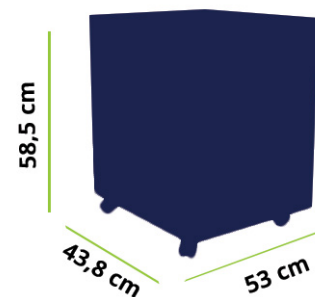

RIVA 3

ref BL.RD01

PT/FR/EN

Cor: cinza
Estrutura: chapa aço
Fechadura: incluída
Tampo: melamina
Frente: com puxador aço
Rodas: incluído
Dimensões: A: 57 cm L: 44 cm P: 53 cm

Couleurs: gris
Structure: acier
Verrouiller: inclu
Plateau: mélamine - optionnel
Roulettes: inclu
Face: en acier avec poignée
Dimensions: H: 57 cm W: 40 cm P: 53 cm

Colour: gris
Structure: steel
Cover: melamine
Lock: included
Wheels: included
Dimensions: H: 57 cm W: 44 cm P: 53 cm

CORES
COULEURS / COLORS

RIVA GLASS

ref BP.RD03.18

PT/FR/EN

Cor: cinza
Estrutura: chapa aço
Fechadura: incluída
Tampo: melamina
Frente: com puxador aço
Rodas: incluído
Dimensões: A: 58,5 cm L: 43,8 cm P: 53 cm

Couleurs: gris
Structure: acier
Verrouiller: inclu
Plateau: mélamine - optionnel
Roulettes: verre
Dimensions: H: 58,5 cm L: 43,8 cm P: 53 cm

Colour: gris
Structure: steel
Cover: glass
Lock: included
Wheels: included
Dimensions: H: 58,5 cm W: 43,8 cm P: 53 cm

CORES
COULEURS / COLORS