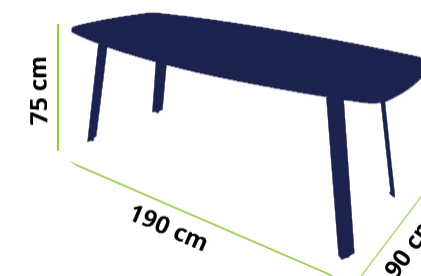

CORES
COULEURS / COLORS