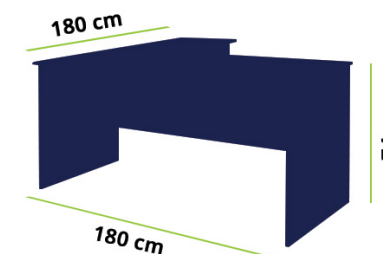

CORES
COULEURS / COLORS

PT

Disponível em outras medidas e cores

FR

Disponible dans d'autres tailles et couleurs

EN

Available in other sizes & colours