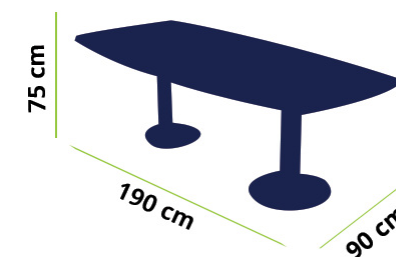

PT/FR/EN

Cores disponíveis: melamina

Estrutura: aço, cinza, preto, antracite, branco entre outras

Tampo: melamina

Dimensões: A: 75 cm L: 190 cm P: 90 cm

Couleurs disponibles: mélamine

Structure: acier, gris, hêtre, wengé, blanc, merisier, noire, anthracite, entre autres

Plateau: mélamine, gris, noire, vert, bleu, entre autres

Dimensions: H: 75 cm L: 190 cm P: 90 cm

Available colors: melamine

Structure: steel, grey, wenge, white, black, anthracite, among others

Cover: melamine, grey, black, anthracite, white, among others

Dimensions: H: 75 cm W: 190 cm P: 90 cm

CORES
COULEURS / COLORS