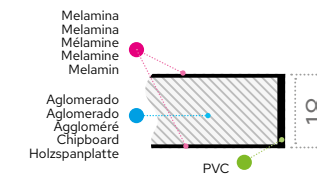

AM - 18MM

TAMPOS
TABLEROS
PLATEAUX
TABLE TOPS
TISCHPLATTEN

ref.
AM1218