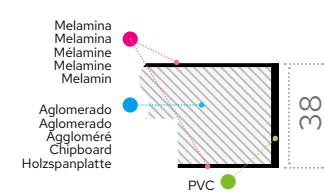

H1146 ST10

AM - 19MM

TAMPOS
TABLEROS
PLATEAUX
TABLE TOPS
TISCHPLATTEN

ref.
AM1219

AM - 38MM

TAMPOS
TABLEROS
PLATEAUX
TABLE TOPS
TISCHPLATTEN

ref.
AM1238

AM - 18MM