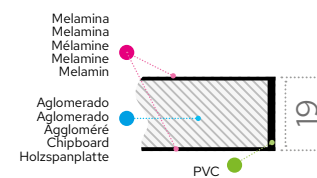

H1146 ST10

AM - 19MM

TAMPOS
TABLEROS
PLATEAUX
TABLE TOPS
TISCHPLATTEN

ref.
AM1219

AM - 38MM

TAMPOS
TABLEROS
PLATEAUX
TABLE TOPS
TISCHPLATTEN

ref.
AM1238

AM - 18MM